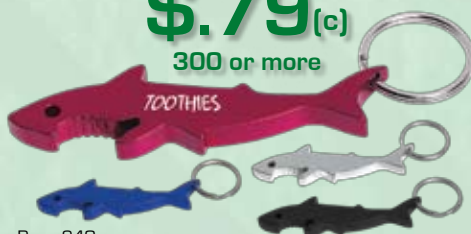

#2066 SHARK BOTTLE OPENER KEY RING...

COLORS AVAILABLE: Silver, Blue, Red or Black.

SET UP CHARGE: $45.00(G) per side. $25.00(G) on re-orders.

$.79(c)
300 or more

Page 240
2009 Catalog

#8706 EYEGLASS CLEANER AND CASE...

COLORS AVAILABLE: Translucent Blue or Frosted.

SET UP CHARGE: $40.00(G) per side. $25.00(G) on re-orders.

$.79(c)
250 or more

Page 202
2009 Catalog