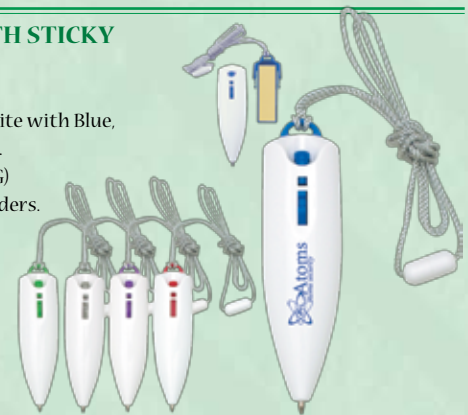

## #1537 NECK PEN WITH STICKY NOTES...

**COLORS AVAILABLE:** White with Blue, Red, Green, Purple or Gray.

**SET UP CHARGE:** \$40.00(G) per side. \$25.00(G) on re-orders.

**\$.99(c)**  
250 or more

Page 340  
2009 Catalog