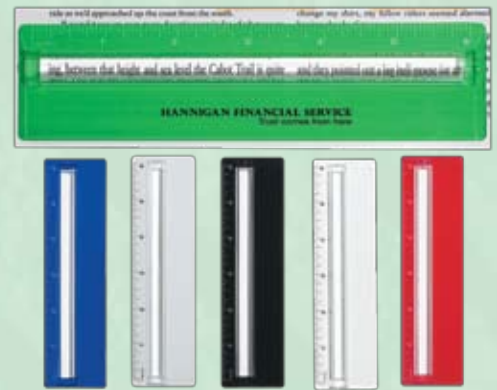

#1639 PLASTIC 6" RULER WITH MAGNIFYING GLASS...

COLORS AVAILABLE: Black, Blue, Red, Green, White or Clear.
SET UP CHARGE: $40.00(G), $25.00(G) on re-orders.

$.70(c)
500 or more