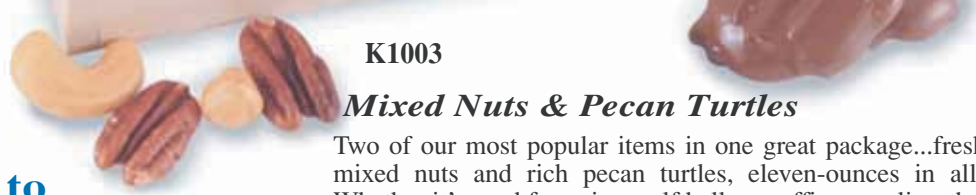

Chocolate Almonds & Gourmet Mints

The biggest and finest chocolate almonds you've ever seen packed with refreshing gourmet mints. Great for sharing with fellow workers and friends. The wooden box, complete with your imprint on the lid, will be a year-long reminder of this tasty combination. Fifteen-ounces.

Item No. K1002 Ship Wt. 2 lbs. each 12 units/case

For Additional Items, See Reverse Side

K1003